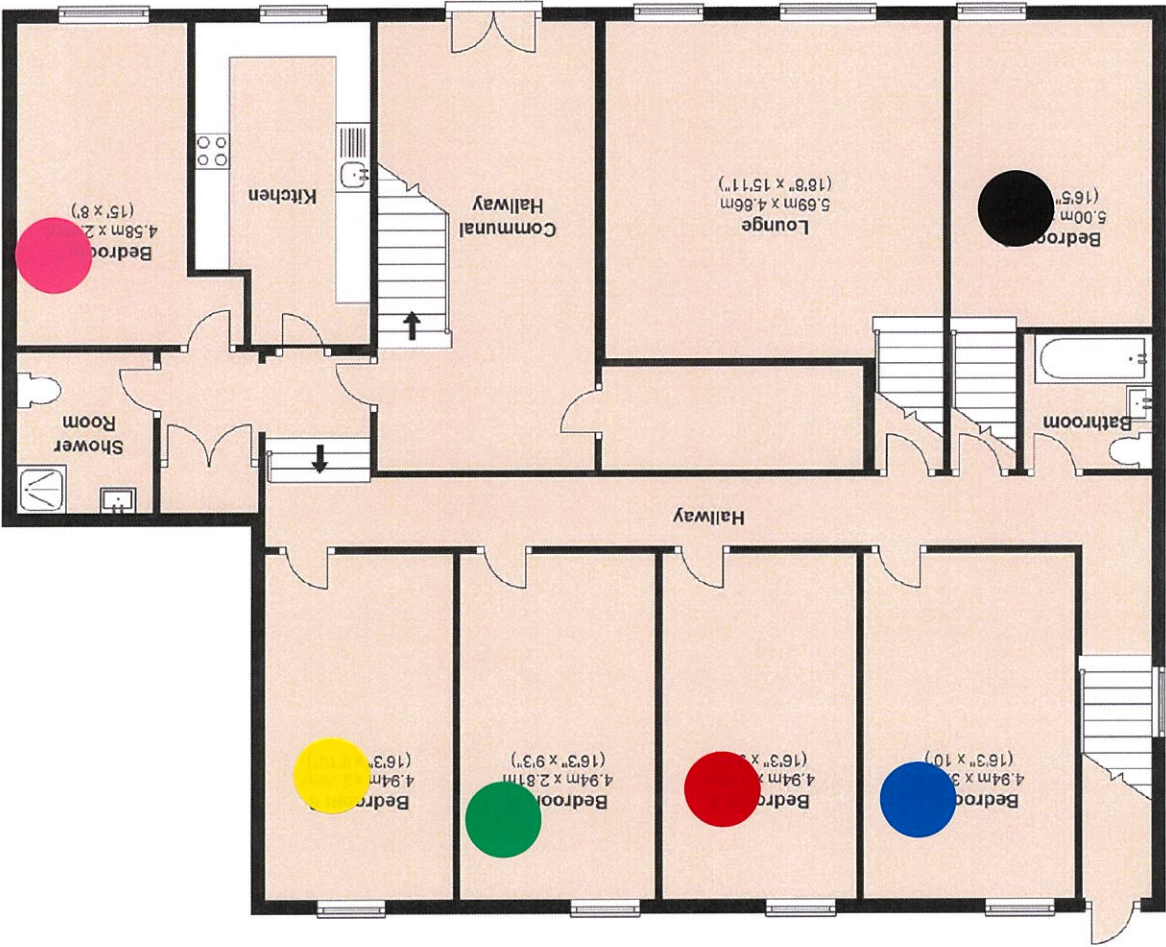

**1 HUNTSMOOR HOUSE**  
**SPITAL TONGUES**

**Ground Floor**  
 Approx. 178.5 sq. metres (1921.7 sq. feet)

Whilst every attempt has been made to ensure the accuracy of the floor plan contained here, measurements of door, windows, rooms and any other items are approximate and no responsibility is taken for any error, omission, or mis-statement. This plan is for illustrative purposes only and should be used as such by any prospective purchaser.